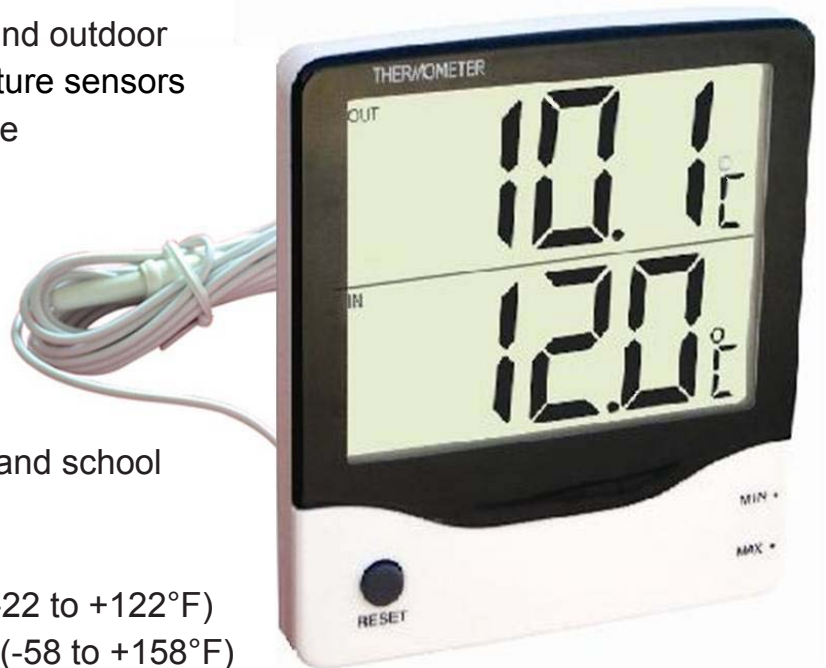

Indoor / Outdoor Thermometer Type MI-104

Large-character

DISPLAY INDOOR AND OUTDOOR TEMPERATURE SIMULTANEOUSLY

SPECIAL FEATURES:

- Large character LCD display
- Display temperature both from indoor and outdoor
- One internal and one external temperature sensors
- Memory of MAX & MIN measuring value
- High stability & accuracy
- Low power consumption
- °C / °F unit selectable
- Desk-top packing or Wall Hanging

APPLICATIONS:

Ideal for cold storage, office, home, travel and school

SPECIFICATIONS:

Temperature range indoor: -30 to +50°C (-22 to +122°F)
Temperature range outdoor: -50 to +70°C (-58 to +158°F)
Resolution: 0.1°C (0.1°F)
Accuracy: ±1°C (1.8°F)
Power supply: 1 x 1.5V, AAA Alkaline battery
Size: 100 x 110 x 21 mm
LCD size: 81 x 64 mm
Back stand & wall hanging hole

PACKAGE:

Dimension: 135 x 105 x 26 mm
Contents: 1 x Duel temperature meter
          1 x external temperature sensor with 3m cable
          1 x AAA Battery
Storage condition: -20 to +60 °C, 20 to 80% RH
Weight: Approx. 100g

HOW TO ORDER: MI-104

Note : Specifications and dimensions given in this product catalogue represents the state of engineering at the time of printing.
Modifications may take place and materials specified may be replaced by others without prior notice.